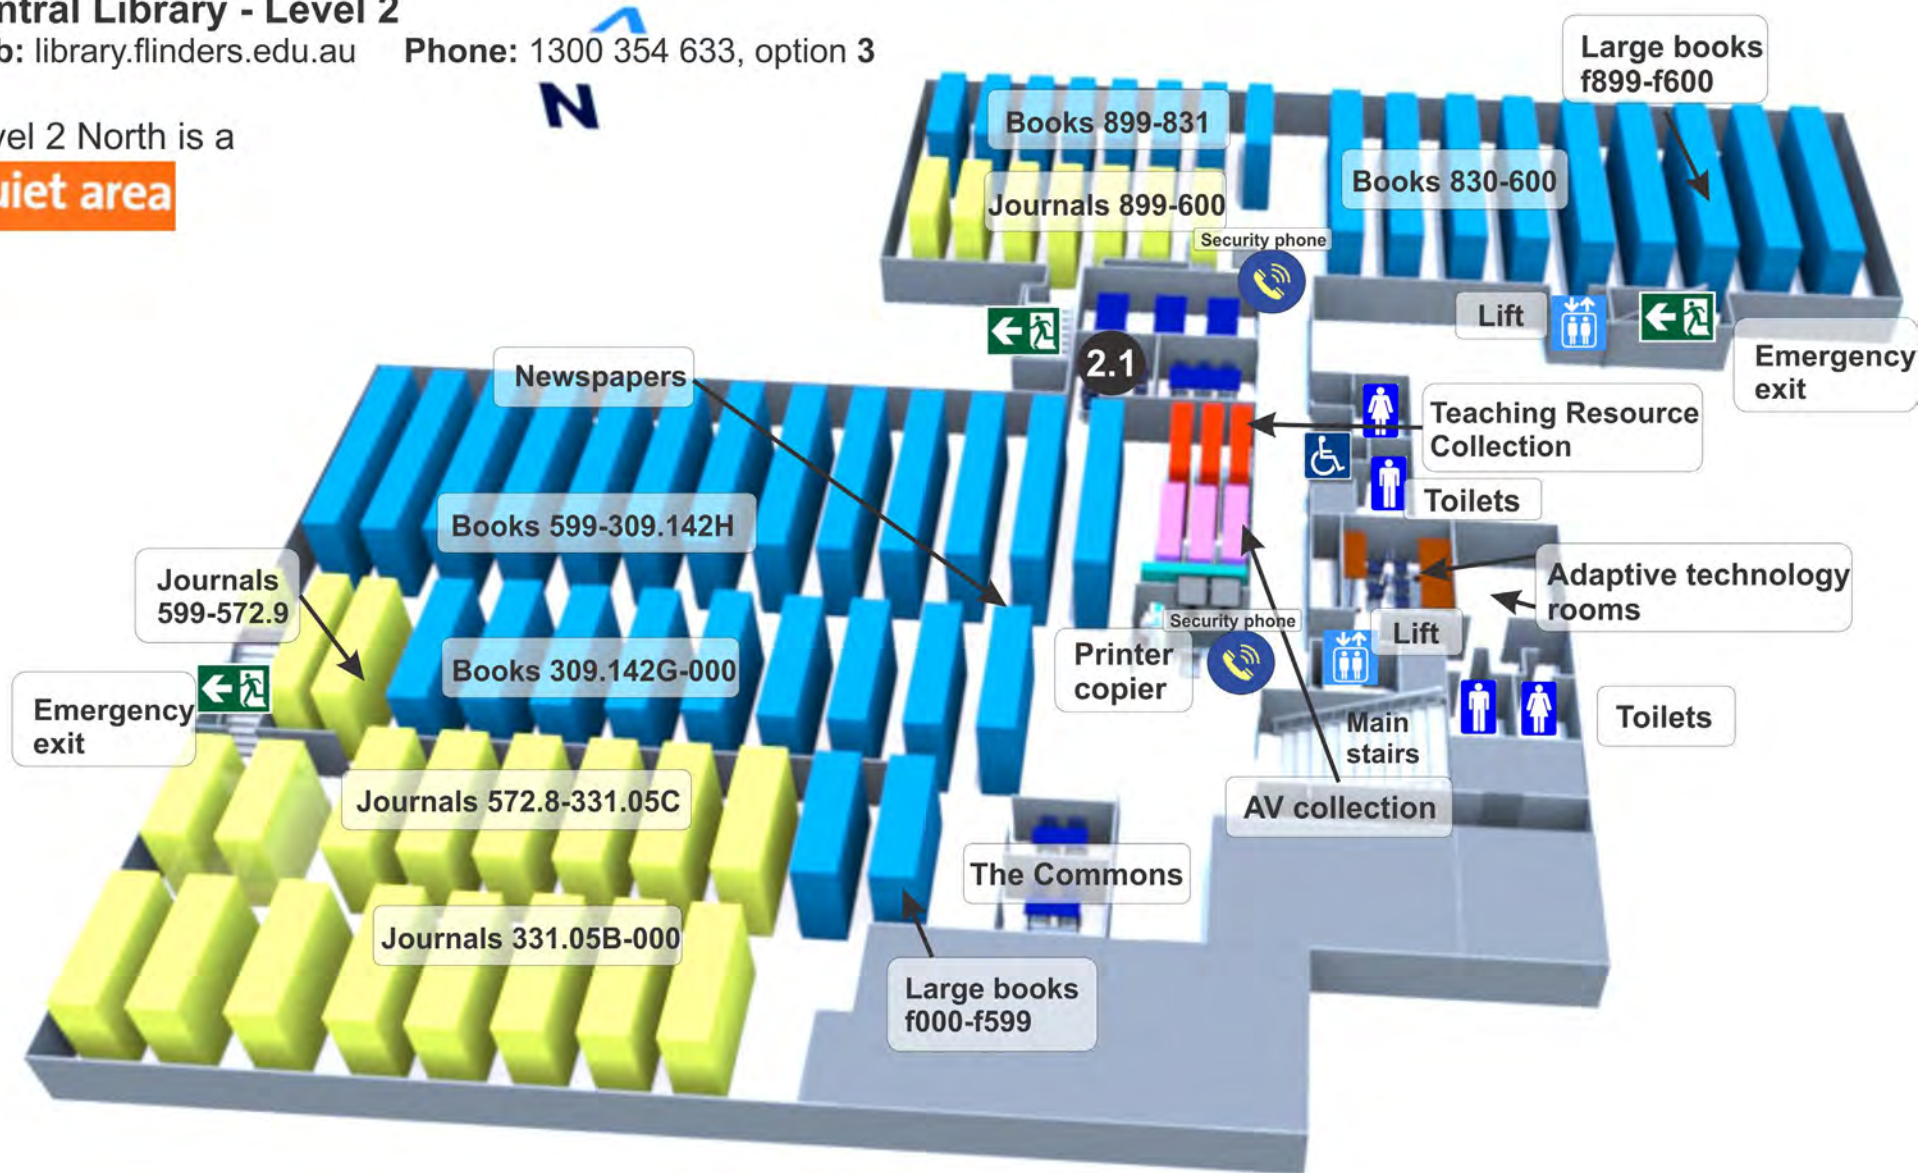

Central Library - Level 1

Web: library.flinders.edu.au Phone: 1300 354 633, option 3

Level 1 is a

Social area

Central Library - Level 2

Web: library.flinders.edu.au Phone: 1300 354 633, option 3

Level 2 North is a

Quiet area

Central Library - Level 3

Web: library.flinders.edu.au Phone: 1300 354 633, option 3